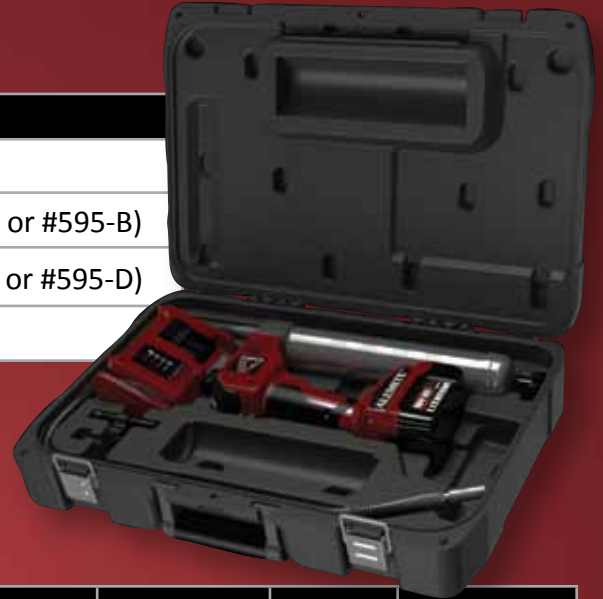

18V LITHIUM-ION GREASE GUN

INCLUDED

Part No.	Description
343151	18V Grease Gun Battery
343152	18V Grease Gun Charger (110V/60 Hz) (For model #595-A or #595-B)
343153	18V Grease Gun Charger (220V/50 Hz) (For model #595-C or #595-D)
343170	18V Grease Gun Flashlight with Clip